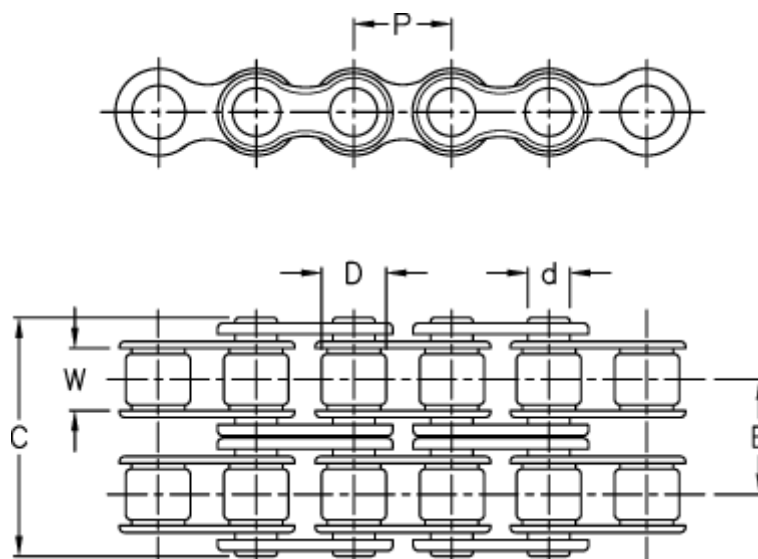

Article number: 6100120030

Description: KLEEchain 3/8" x 7/32" duplex 06 B-2  
5 meter in box (without connecting links)

## Measures

Breaking power = 18700N

C = 23,40

Chain size = 3/8 x 7/32"

d = 3,28

D = 6,35

Description = 06 B-2

E = 10,24

P = 9,525

W = 5,72